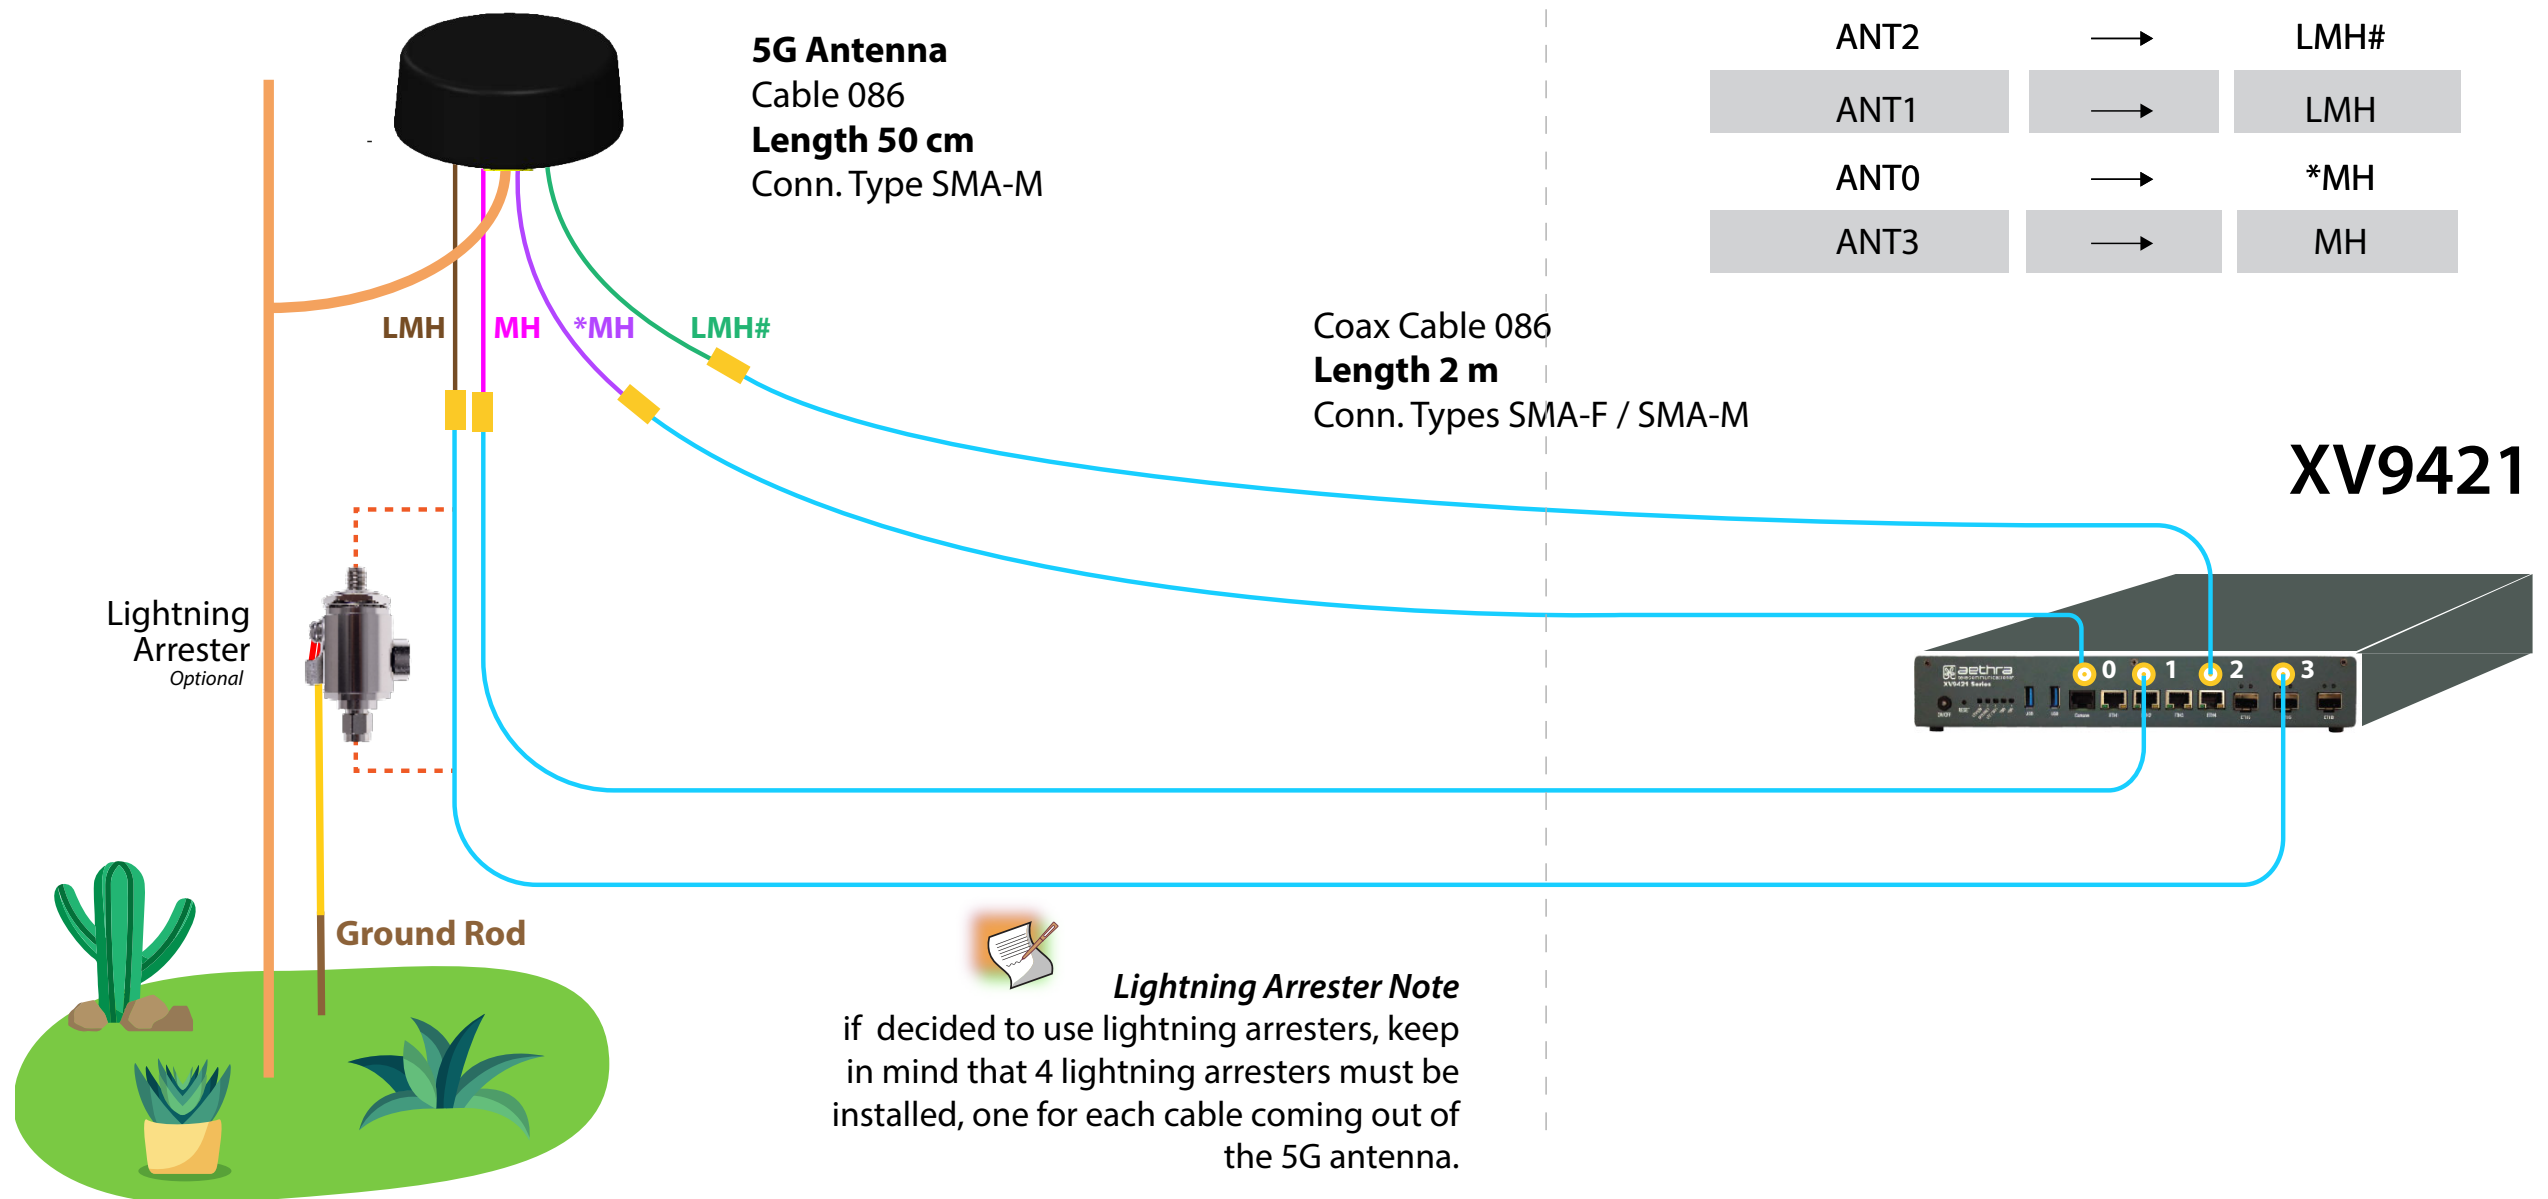

5G External Antenna Connection Scenario 1

Outdoor

Home

XV9421 Serigrafy lateral & rear	Connect to	5G Outdoor Antenna
ANT2	→	LMH#
ANT1	→	LMH
ANT0	→	*MH
ANT3	→	MH

5G External Antenna Connection Scenario 2

Outdoor

Home

XV9421 Serigrafy lateral & rear	Connect to	5G Outdoor Antenna
ANT2	→	LMH#
ANT1	→	LMH
ANT0	→	*MH
ANT3	→	MH