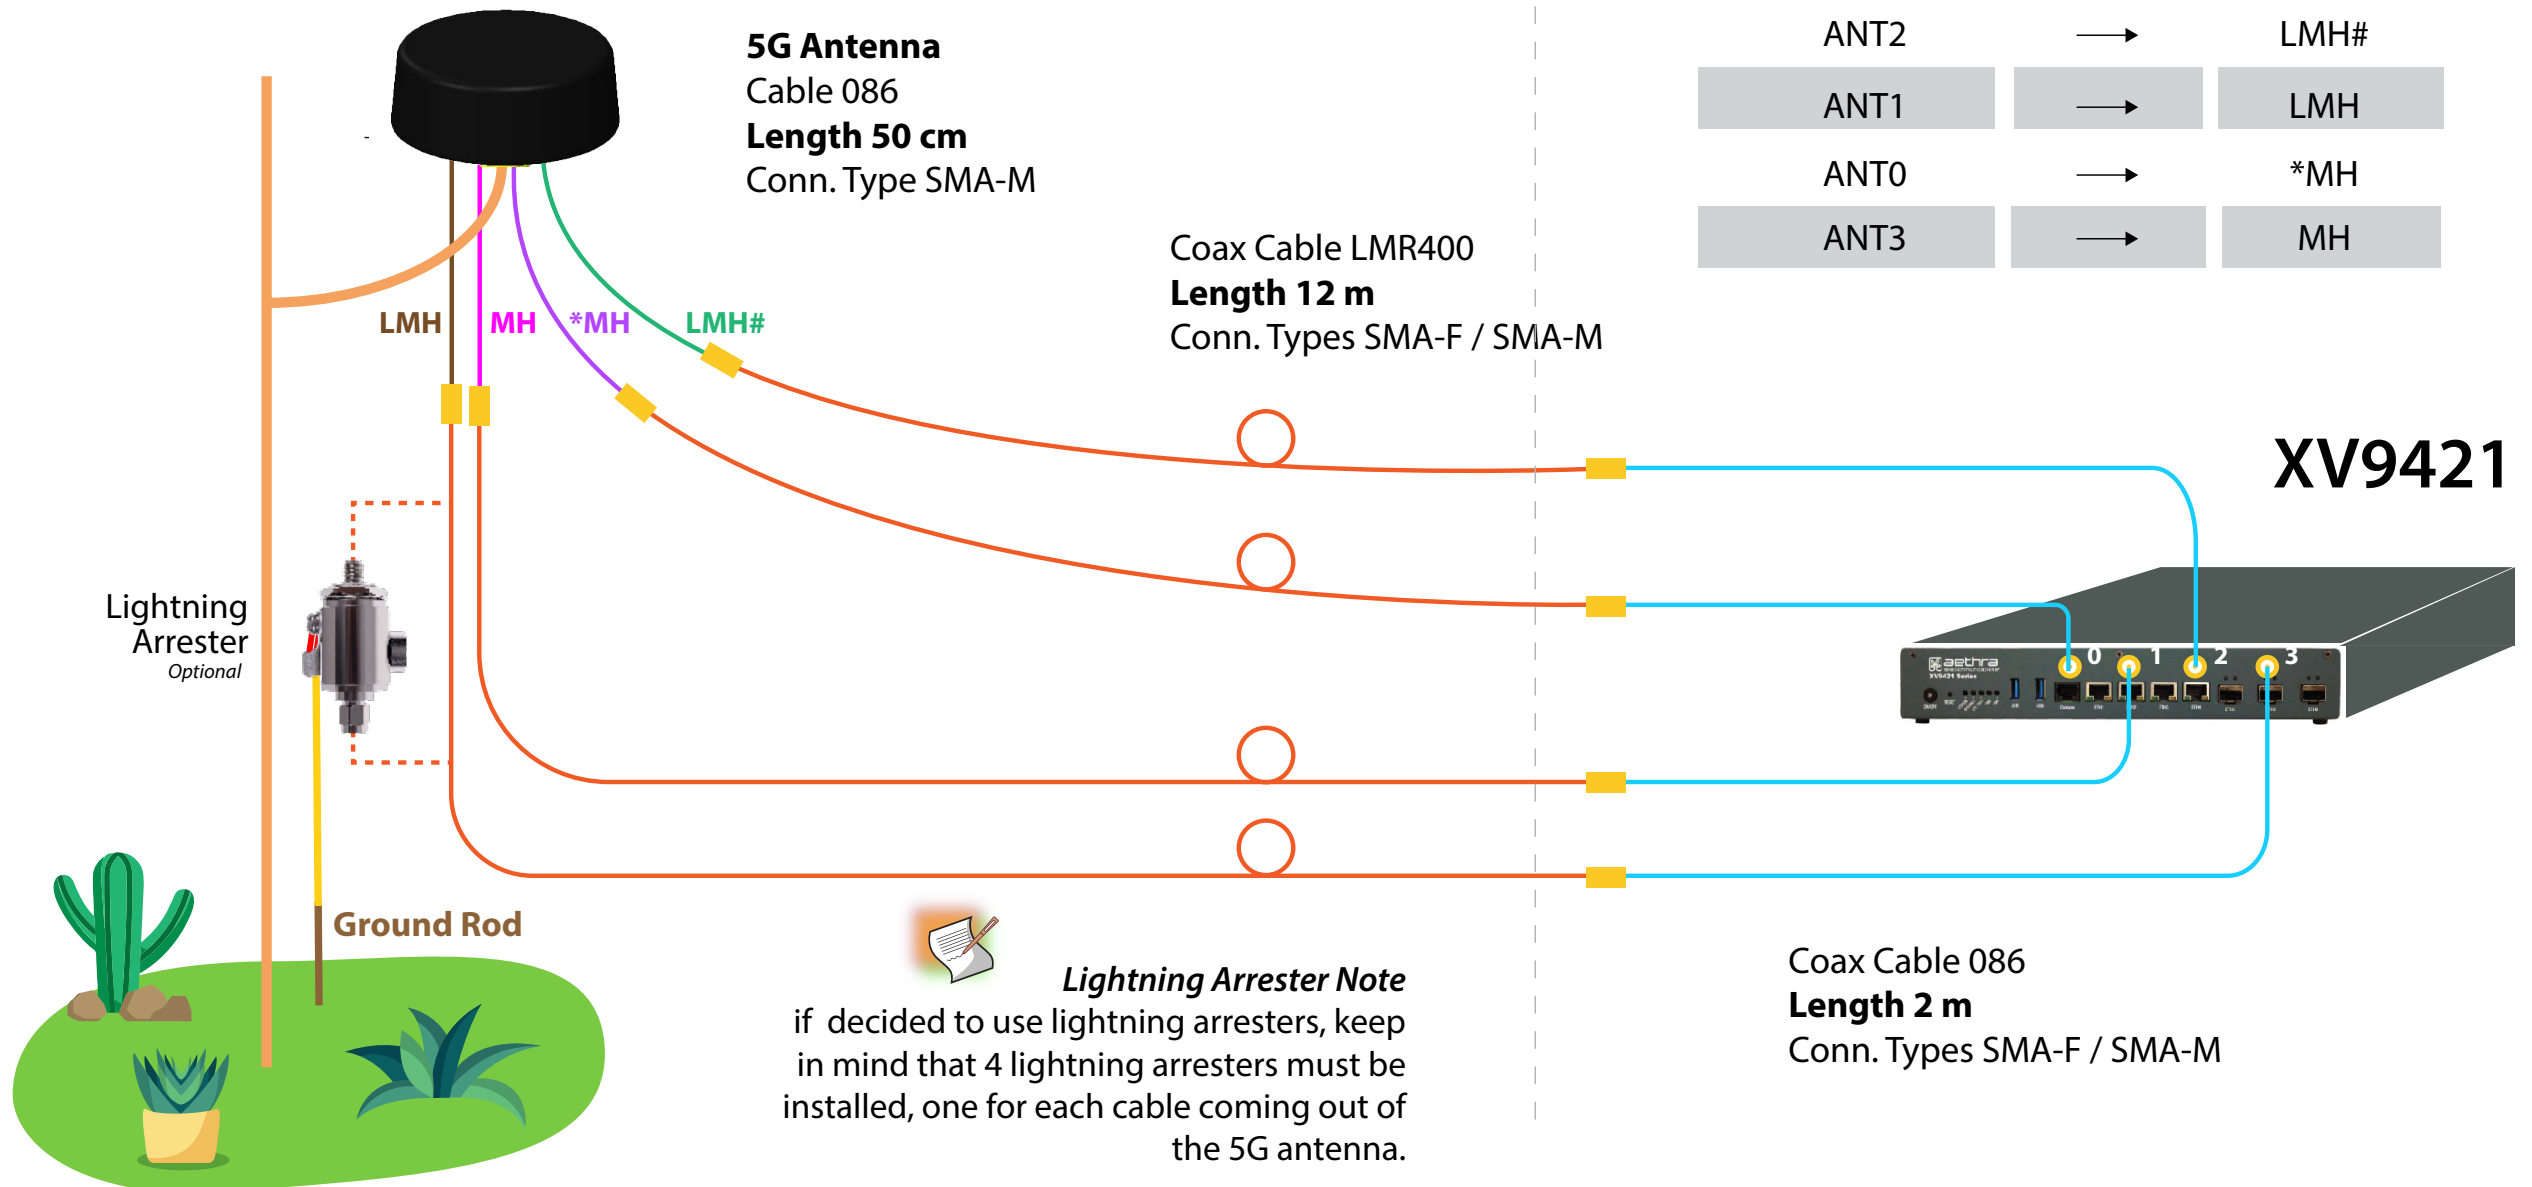

5G External Antenna Connection Scenario 1

Outdoor

Home

XV9421 Serigrafy lateral & rear	Connect to	5G Outdoor Antenna
ANT2	→	LMH#
ANT1	→	LMH
ANT0	→	*MH
ANT3	→	MH

5G External Antenna Connection Scenario 2

Outdoor

Home

XV9421 Serigrafy lateral & rear	Connect to	5G Outdoor Antenna
ANT2	→	LMH#
ANT1	→	LMH
ANT0	→	*MH
ANT3	→	MH